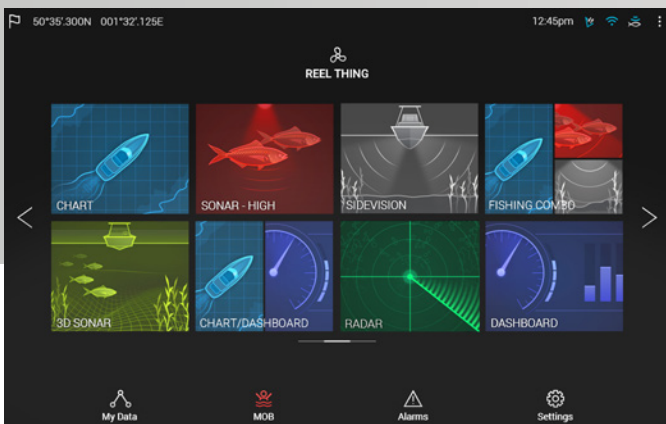

New LightHouse 3 OS is fast, fluid, and easy to learn. An uncluttered interface that is easily personalized for your style of navigating.

Rugged All-Glass Display optimized for flush or surface mounting. Sleek buttonless design with swipe to power control.

Support for the best charts from Navionics and LightHouse Raster and Vector Charts sourced from leading map makers like NV Digital, Blue Latitude, and more.

AXIOM™

LIGHTHOUSE 3

INTUITIVE AND POWERFUL

LightHouse 3 is fast, fluid, and easy to learn. The uncluttered interface is easily personalized for your style of navigating.

Home screen

The LightHouse 3 home screen offers bold and simple app icons. Customize the home screen with your favourite apps.

Your Data – Just a Swipe Away

Simply swipe the side of the display to reveal the Side Bar data display. The Side Bar also appears automatically if a GOTO command is initiated.

AXIOM™

Take Command

LightHouse 3's easy-to-use interface will put you in complete command with just a few touches.

LightHouse LiveView Menu™ Controls

Easily customize the chart and see the navigation display change in real time.