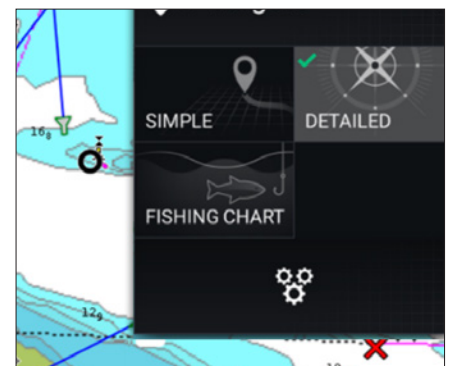

AXIOM™

Take Command

LightHouse 3's easy-to-use interface will put you in complete command with just a few touches.

LightHouse LiveView Menu™ Controls

Easily customize the chart and see the navigation display change in real time.

LIGHTHOUSE 3

INTUITIVE AND POWERFUL

Smart Context Menus

Tap the chart to position the cursor or Press chart to open the menu.

New Chart Modes

Uncluttered menus with quick access to Simple, Detailed, and Fishing chart modes.