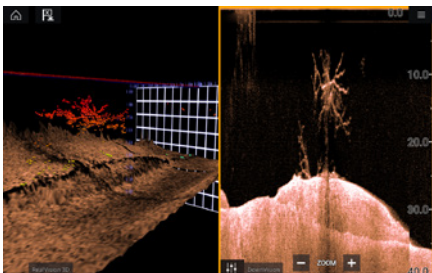

AXIOM™

NEW REALVISION™ 3D SONAR

SIMPLY SUPERIOR SONAR

Gyro Stabilized Sonar Technology

Gyro stabilization compensates for boat movement, delivering life-like 3D sonar imagery

All-in-One Transducer

RealVision 3D Transducers combine CHIRP DownVision, CHIRP SideVision, High Frequency CHIRP, and RealVision 3D into a single transducer housing.

Easy Fish Identification

Easily identify structure and locate fish with the life-like clarity of RealVision™ 3D sonar.

Wide Spectrum CHIRP sonar

Transmits on 60 different frequencies for the most life-like sonar imagery and simply the best fish targeting—hands down!

Powerful 4 Channel Sonar

Supports RealVision 3D, CHIRP DownVision, SideVision, High Frequency CHIRP with 600 Watt (50/200 kHz) sonar.

Images for illustrative purposes only

AXIOM™

ENHANCED AWARENESS

STAY SAFE WITH FLIR THERMAL AND RADAR

Uncluttered Radar

New radar modes simplify operation along with quick access to sensitivity controls and enhanced status and range displays.

LightHouse Live View Menu™ lets you see radar adjustments in real time.