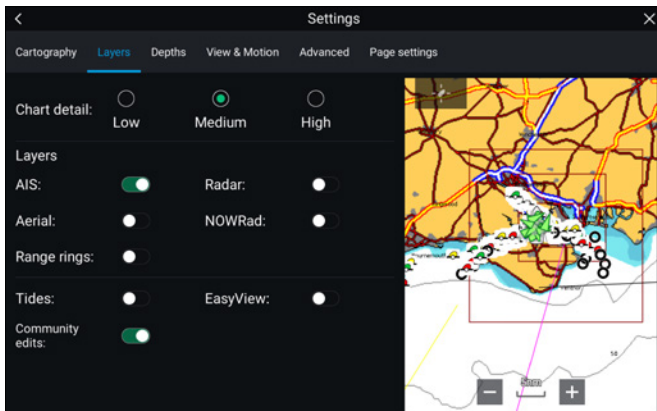

Home screen

The LightHouse 3 home screen offers bold and simple app icons. Customize the home screen with your favourite apps.

Your Data – Just a Swipe Away

Simply swipe the side of the display to reveal the Side Bar data display. The Side Bar also appears automatically if a GOTO command is initiated.

Beautiful Data

Drag and drop your databoxes anywhere on your screen. Choose from 4 different size options and up to 14 different data types.

User Profiles

LightHouse 3 User Profiles saves your personal home screen and configuration preferences.

AXIOM™

Take Command

LightHouse 3's easy-to-use interface will put you in complete command with just a few touches.

LightHouse LiveView Menu™ Controls

Easily customize the chart and see the navigation display change in real time.

LIGHTHOUSE 3

INTUITIVE AND POWERFUL

Smart Context Menus

Tap the chart to position the cursor or Press chart to open the menu.

New Chart Modes

Uncluttered menus with quick access to Simple, Detailed, and Fishing chart modes.