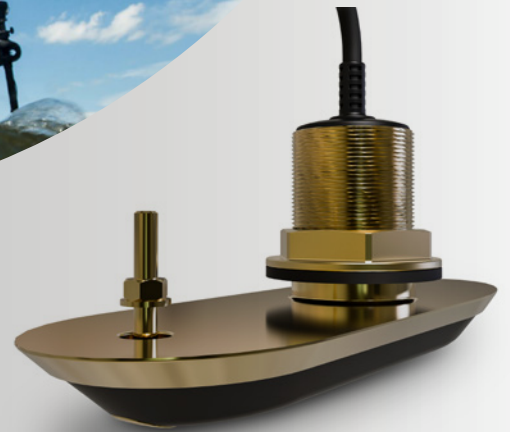

AXIOM™

NEW REALVISION™ 3D SONAR

SIMPLY SUPERIOR SONAR

Gyro Stabilized Sonar Technology

Gyro stabilization compensates for boat movement, delivering life-like 3D sonar imagery

All-in-One Transducer

RealVision 3D Transducers combine CHIRP DownVision, CHIRP SideVision, High Frequency CHIRP, and RealVision 3D into a single transducer housing.