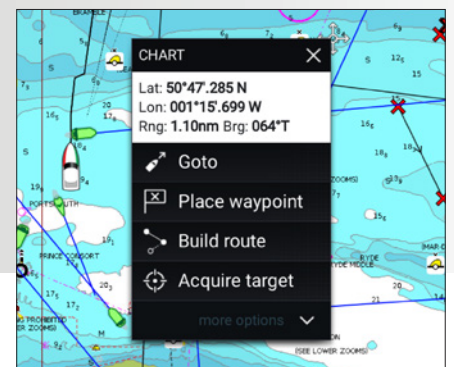

AXIOM™

Take Command

LightHouse 3's easy-to-use interface will put you in complete command with just a few touches.

LightHouse LiveView Menu™ Controls

Easily customize the chart and see the navigation display change in real time.

LIGHTHOUSE 3

INTUITIVE AND POWERFUL

Smart Context Menus

Tap the chart to position the cursor or Press chart to open the menu.

New Chart Modes

Uncluttered menus with quick access to Simple, Detailed, and Fishing chart modes.