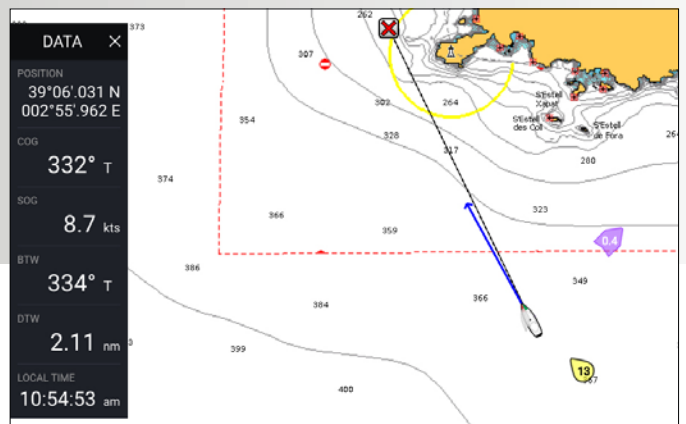

Your Data – Just a Swipe Away

Simply swipe the side of the display to reveal the Side Bar data display. The Side Bar also appears automatically if a GOTO command is initiated.

Beautiful Data

Drag and drop your databoxes anywhere on your screen. Choose from 4 different size options and up to 14 different data types.