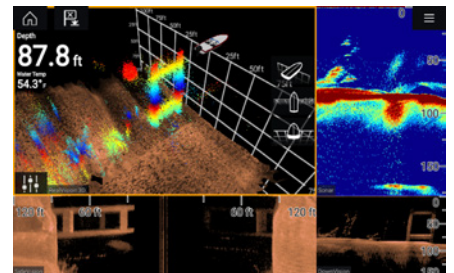

AXIOM™

NEW REALVISION™ 3D SONAR

SIMPLY SUPERIOR SONAR

Gyro Stabilized Sonar Technology

Gyro stabilization compensates for boat movement, delivering life-like 3D sonar imagery

All-in-One Transducer

RealVision 3D Transducers combine CHIRP DownVision, CHIRP SideVision, High Frequency CHIRP, and RealVision 3D into a single transducer housing.

Easy Fish Identification

Easily identify structure and locate fish with the life-like clarity of RealVision™ 3D sonar.

Wide Spectrum CHIRP sonar

Transmits on 60 different frequencies for the most life-like sonar imagery and simply the best fish targeting—hands down!

Powerful 4 Channel Sonar

Supports RealVision 3D, CHIRP DownVision, SideVision, High Frequency CHIRP with 600 Watt (50/200 kHz) sonar.

Images for illustrative purposes only

AXIOM™

ENHANCED AWARENESS

STAY SAFE WITH FLIR THERMAL AND RADAR

Uncluttered Radar

New radar modes simplify operation along with quick access to sensitivity controls and enhanced status and range displays.

LightHouse Live View Menu™ lets you see radar adjustments in real time.