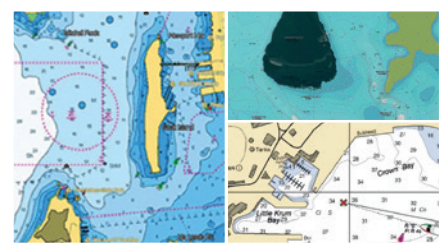

Axiom includes surface and trunnion mounting kits, mounting hardware, power/data cable, and installation instructions.

Fast 10 Hz 72 Channel GPS/GLONASS Receiver for rapid position updates and smooth on screen tracking.

Support for the best charts from Navionics and LightHouse Raster and Vector Charts sourced from leading map makers like NV Digital, Blue Latitude, and more.

AXIOM™

LIGHTHOUSE 3

INTUITIVE AND POWERFUL

LightHouse 3 is fast, fluid, and easy to learn. The uncluttered interface is easily personalized for your style of navigating.