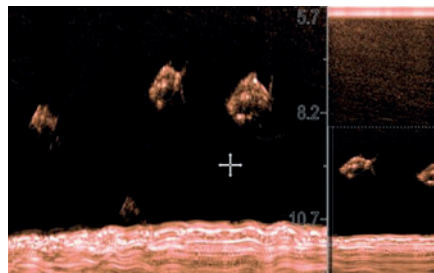

AXIOM™

NEW REALVISION™ 3D SONAR

SIMPLY SUPERIOR SONAR

Gyro Stabilized Sonar Technology

Gyro stabilization compensates for boat movement, delivering life-like 3D sonar imagery

All-in-One Transducer

RealVision 3D Transducers combine CHIRP DownVision, CHIRP SideVision, High Frequency CHIRP, and RealVision 3D into a single transducer housing.

Easy Fish Identification

Easily identify structure and locate fish with the life-like clarity of RealVision™ 3D sonar.

Wide Spectrum CHIRP sonar

Transmits on 60 different frequencies for the most life-like sonar imagery and simply the best fish targeting—hands down!

Powerful 4 Channel Sonar

Supports RealVision 3D, CHIRP DownVision, SideVision, High Frequency CHIRP with 600 Watt (50/200 kHz) sonar.

Images for illustrative purposes only

AXIOM™

ENHANCED AWARENESS

STAY SAFE WITH FLIR THERMAL AND RADAR