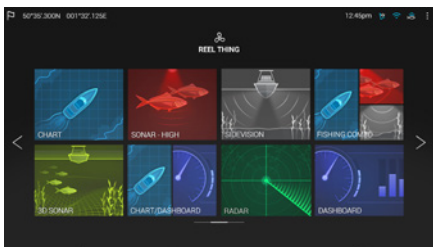

AXIOM™

A Powerful New Multifunction Navigation System from Raymarine

Settings

Raymarine

SIMPLY SUPERIOR™

AXIOM™

BLAZING FAST PERFORMANCE AND POWER AT YOUR FINGER TIPS

AXIOM™ – a powerful new multifunction navigation system from Raymarine. With available built-in RealVision 3D™ sonar, the all new LightHouse 3 operating system, and blazing fast quad core performance, AXIOM will transform your time on the water.

Choice of 3 display sizes

7,0"

9,0"

12,1"

Axiom is expandable so its capabilities can grow as needed. It supports the full range of Raymarine accessories, including Quantum radar, CHIRP Sonar, FLIR thermal cameras, audio integration, instruments, cameras, and Evolution autopilot. Standard Wi-Fi and Bluetooth connectivity allows connection to the latest Raymarine apps for tablets and smartphones.

Axiom includes surface and trunnion mounting kits, mounting hardware, power/data cable, and installation instructions.

Fast 10 Hz 72 Channel GPS/GLONASS Receiver for rapid position updates and smooth on screen tracking.

New LightHouse 3 OS is fast, fluid, and easy to learn. An uncluttered interface that is easily personalized for your style of navigating.

Rugged All-Glass Display optimized for flush or surface mounting. Sleek buttonless design with swipe to power control.