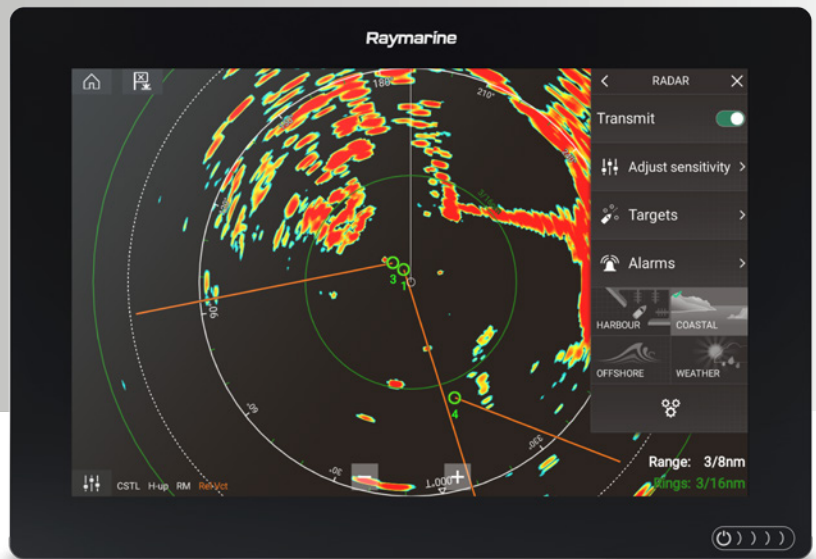

Easy Fish Identification

Easily identify structure and locate fish with the life-like clarity of RealVision™ 3D sonar.

Wide Spectrum CHIRP sonar

Transmits on 60 different frequencies for the most life-like sonar imagery and simply the best fish targeting—hands down!

Powerful 4 Channel Sonar

Supports RealVision 3D, CHIRP DownVision, SideVision, High Frequency CHIRP with 600 Watt (50/200 kHz) sonar.

Images for illustrative purposes only

AXIOM™

ENHANCED AWARENESS

STAY SAFE WITH FLIR THERMAL AND RADAR

Uncluttered Radar

New radar modes simplify operation along with quick access to sensitivity controls and enhanced status and range displays.

LightHouse Live View Menu™ lets you see radar adjustments in real time.