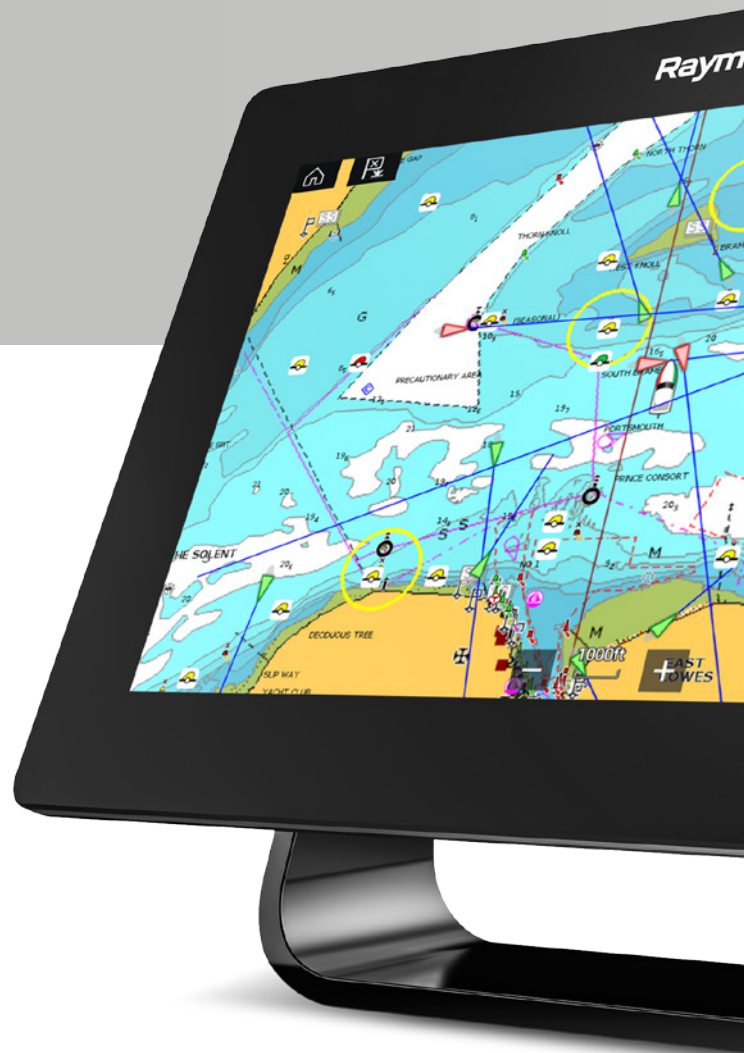

New LightHouse 3 OS is fast, fluid, and easy to learn. An uncluttered interface that is easily personalized for your style of navigating.

Rugged All-Glass Display optimized for flush or surface mounting. Sleek buttonless design with swipe to power control.

Home screen

The LightHouse 3 home screen offers bold and simple app icons. Customize the home screen with your favourite apps.

Your Data – Just a Swipe Away

Simply swipe the side of the display to reveal the Side Bar data display. The Side Bar also appears automatically if a GOTO command is initiated.

AXIOM™

Take Command

LightHouse 3's easy-to-use interface will put you in complete command with just a few touches.

LightHouse LiveView Menu™ Controls

Easily customize the chart and see the navigation display change in real time.

LIGHTHOUSE 3

INTUITIVE AND POWERFUL

Smart Context Menus

Tap the chart to position the cursor or Press chart to open the menu.

New Chart Modes

Uncluttered menus with quick access to Simple, Detailed, and Fishing chart modes.