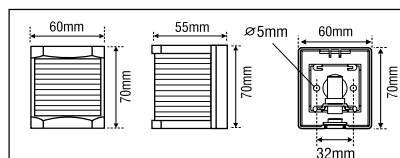

For vessels up to 20m

71307

71308

Code	71307	71308
Housing	Black	White

**FOS LED 12 & 20
All-Round light 360°**

- For vessels up to 20m
- Visible distance: 2 nm
- 12-24 V DC & 1,5W
- White LED light
- Deck Mounted
- Last for 50.000 hours
- Waterproof, non-corrosive, non-magnetic
- Included:
 1. Screw DIN7981 / ISO 7049 M3.5x32mm
 2. Wire length 0.6m
 3. Double-side adhesive sticker that can be used as drilling drawing
- Weight: 95gr/pc

72164

72167

- For vessels up to 12m
- Visible distance: 2nm
- 12/24V DC & 2W
- White LED light or tri-colour
- Deck mounted
- Waterproof, non corrosion, non magnetic

Code	72164	72167
Description	White	Tri-colour
Housing	Black	

- For vessels up to 12m
- Visible distance:
 - Port - Starboard - Bicolor: 1nm
 - Stern - Masthead: 2nm
- 12/24V DC & 2W
- Vertical mounted
- Waterproof, non corrosion, non magnetic

Code	72168	72169	72170	72171	72172
Description	Starboard Green 112,5°	Port Red 112,5°	Stern White 135°	Masthead White 225°	Bi-colour 225°
Housing	Black				