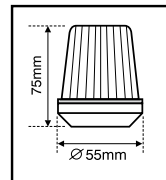

For vessels up to 20m

71307

71308

Code	71307	71308
Housing	Black	White

**FOS LED 12 & 20
All-Round light 360°**

- For vessels up to 20m
- Visible distance: 2 nm
- 12-24 V DC & 1,5W
- White LED light
- Deck Mounted
- Last for 50.000 hours
- Waterproof, non-corrosive, non-magnetic
- Included:
 1. Screw DIN7981 / ISO 7049 M3.5x32mm
 2. Wire length 0.6m
 3. Double-side adhesive sticker that can be used as drilling drawing
- Weight: 95gr/pc

Meet the requirements for:

- COLREG 72
- MSC 253(83)
- EN 14744:2005

For vessels up to 12m

**CLASSIC LED 12
All around lights 12/24V**

All round lights are screw mounted on the mast as high as possible and are connected to the central or auxiliary circuit.

72164

72167

- For vessels up to 12m
- Visible distance: 2nm
- 12/24V DC & 2W
- White LED light or tri-colour
- Deck mounted
- Waterproof, non corrosion, non magnetic

Code	72164	72167
Description	White	Tri-colour
Housing	Black	

- For vessels up to 12m
- Visible distance:
 - Port - Starboard - Bicolor: 1nm
 - Stern - Masthead: 2nm
- 12/24V DC & 2W
- Vertical mounted
- Waterproof, non corrosion, non magnetic

Code	72168	72169	72170	72171	72172
Description	Starboard Green 112,5°	Port Red 112,5°	Stern White 135°	Masthead White 225°	Bi-colour 225°
Housing	Black				