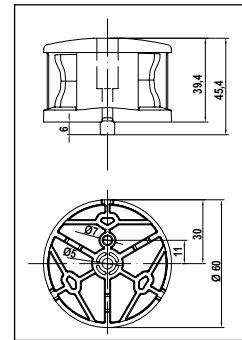

For vessels up to 20m

71307

71308

Code	71307	71308
Housing	Black	White

**FOS LED 12 & 20
All-Round light 360°**

- For vessels up to 20m
- Visible distance: 2 nm
- 12-24 V DC & 1,5W
- White LED light
- Deck Mounted
- Last for 50.000 hours
- Waterproof, non-corrosive, non-magnetic
- Included:
 1. Screw DIN7981 / ISO 7049 M3.5x32mm
 2. Wire length 0.6m
 3. Double-side adhesive sticker that can be used as drilling drawing
- Weight: 95gr/pc

Dimensions are in mm

CLASSIC LED

The **Classic LED** series of navigation lights is designed for vessels up to 12m or 20m. Made of tough UV stabilized ABS polycarbonate compound with shatter-proof acrylic lens, stainless steel electrical contacts and nitrile water resistant seal to provide reliable long-life. All CLASSIC LED are supplied with encapsulated in silicon 12-24V LED bulb to ensure maximum energy saving, protection against humidity and a long lifetime of 50.000 hours.

72164

72167

- For vessels up to 12m
- Visible distance: 2nm
- 12/24V DC & 2W
- White LED light or tri-colour
- Deck mounted
- Waterproof, non corrosion, non magnetic

Code	72164	72167
Description	White	Tri-colour
Housing	Black	

- For vessels up to 12m
- Visible distance:
 - Port - Starboard - Bicolor: 1nm
 - Stern - Masthead: 2nm
- 12/24V DC & 2W
- Vertical mounted
- Waterproof, non corrosion, non magnetic

Code	72168	72169	72170	72171	72172
Description	Starboard Green 112,5°	Port Red 112,5°	Stern White 135°	Masthead White 225°	Bi-colour 225°
Housing	Black				